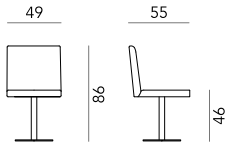

Enveloping extra-large dimensions and minimal lines make up a versatile collection, available in multiple versions. A perfect seating solution for dining areas, hotel halls and waiting rooms.

650 SEDIA  
650 CHAIR  
box 2x1 - 22kg - cbm 0,38m<sup>3</sup> - COM 100cm

652 M POLTRONA  
652 M ARMCHAIR  
box 2\* - 25kg cbm - 0,45m<sup>3</sup> - COM 210cm

650 M SEDIA  
650 M CHAIR  
box 2\* - 20kg - cbm 0,38m<sup>3</sup> - COM 100cm

653 LOUNGE  
box 1x1 - 21kg - cbm 0,45m<sup>3</sup> - COM 250cm