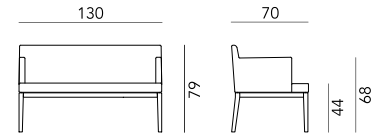

Enveloping extra-large dimensions and minimal lines make up a versatile collection, available in multiple versions. A perfect seating solution for dining areas, hotel halls and waiting rooms.

650 SEDIA  
650 CHAIR  
box 2x1 - 22kg - cbm 0,38m<sup>3</sup> - COM 100cm

652 M POLTRONA  
652 M ARMCHAIR  
box 2\* - 25kg cbm - 0,45m<sup>3</sup> - COM 210cm

650 M SEDIA  
650 M CHAIR  
box 2\* - 20kg - cbm 0,38m<sup>3</sup> - COM 100cm

653 LOUNGE  
box 1x1 - 21kg - cbm 0,45m<sup>3</sup> - COM 250cm

651 POLTRONA  
651 ARMCHAIR  
box 1x1 - 14kg - cbm 0,30m<sup>3</sup> - COM 100cm

655 DIVANO  
655 SOFA  
box 1x1 - 45kg - cbm 0,90m<sup>3</sup> - COM 400cm

652 POLTRONA  
652 ARMCHAIR  
box 1x1 - 18kg - cbm 0,45m<sup>3</sup> - COM 210cm