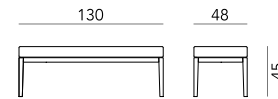

Enveloping extra-large dimensions and minimal lines make up a versatile collection, available in multiple versions. A perfect seating solution for dining areas, hotel halls and waiting rooms.

650 SEDIA  
650 CHAIR  
box 2x1 - 22kg - cbm 0,38m<sup>3</sup> - COM 100cm

652 M POLTRONA  
652 M ARMCHAIR  
box 2\* - 25kg cbm - 0,45m<sup>3</sup> - COM 210cm

650 M SEDIA  
650 M CHAIR  
box 2\* - 20kg - cbm 0,38m<sup>3</sup> - COM 100cm

653 LOUNGE  
box 1x1 - 21kg - cbm 0,45m<sup>3</sup> - COM 250cm

651 POLTRONA  
651 ARMCHAIR  
box 1x1 - 14kg - cbm 0,30m<sup>3</sup> - COM 100cm

655 DIVANO  
655 SOFA  
box 1x1 - 45kg - cbm 0,90m<sup>3</sup> - COM 400cm

652 POLTRONA  
652 ARMCHAIR  
box 1x1 - 18kg - cbm 0,45m<sup>3</sup> - COM 210cm