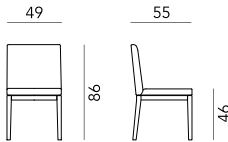

Enveloping extra-large dimensions and minimal lines make up a versatile collection, available in multiple versions. A perfect seating solution for dining areas, hotel halls and waiting rooms.

650 SEDIA  
650 CHAIR  
box 2x1 - 22kg - cbm 0,38m<sup>3</sup> - COM 100cm

652 M POLTRONA  
652 M ARMCHAIR  
box 2\* - 25kg cbm - 0,45m<sup>3</sup> - COM 210cm

650 M SEDIA  
650 M CHAIR  
box 2\* - 20kg - cbm 0,38m<sup>3</sup> - COM 100cm

653 LOUNGE  
box 1x1 - 21kg - cbm 0,45m<sup>3</sup> - COM 250cm

651 POLTRONA  
651 ARMCHAIR  
box 1x1 - 14kg - cbm 0,30m<sup>3</sup> - COM 100cm

655 DIVANO  
655 SOFA  
box 1x1 - 45kg - cbm 0,90m<sup>3</sup> - COM 400cm

652 POLTRONA  
652 ARMCHAIR  
box 1x1 - 18kg - cbm 0,45m<sup>3</sup> - COM 210cm