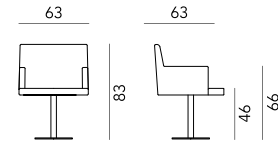

Enveloping extra-large dimensions and minimal lines make up a versatile collection, available in multiple versions. A perfect seating solution for dining areas, hotel halls and waiting rooms.

650 SEDIA  
650 CHAIR  
box 2x1 - 22kg - cbm 0,38m<sup>3</sup> - COM 100cm

652 M POLTRONA  
652 M ARMCHAIR  
box 2\* - 25kg cbm - 0,45m<sup>3</sup> - COM 210cm

650 M SEDIA  
650 M CHAIR  
box 2\* - 20kg - cbm 0,38m<sup>3</sup> - COM 100cm

653 LOUNGE  
box 1x1 - 21kg - cbm 0,45m<sup>3</sup> - COM 250cm

651 POLTRONA  
651 ARMCHAIR  
box 1x1 - 14kg - cbm 0,30m<sup>3</sup> - COM 100cm

655 DIVANO  
655 SOFA  
box 1x1 - 45kg - cbm 0,90m<sup>3</sup> - COM 400cm

652 POLTRONA  
652 ARMCHAIR  
box 1x1 - 18kg - cbm 0,45m<sup>3</sup> - COM 210cm