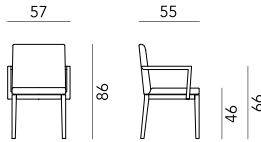

Enveloping extra-large dimensions and minimal lines make up a versatile collection, available in multiple versions. A perfect seating solution for dining areas, hotel halls and waiting rooms.

650 SEDIA  
650 CHAIR  
box 2x1 - 22kg - cbm 0,38m<sup>3</sup> - COM 100cm

652 M POLTRONA  
652 M ARMCHAIR  
box 2\* - 25kg cbm - 0,45m<sup>3</sup> - COM 210cm

650 M SEDIA  
650 M CHAIR  
box 2\* - 20kg - cbm 0,38m<sup>3</sup> - COM 100cm

653 LOUNGE  
box 1x1 - 21kg - cbm 0,45m<sup>3</sup> - COM 250cm

651 POLTRONA  
651 ARMCHAIR  
box 1x1 - 14kg - cbm 0,30m<sup>3</sup> - COM 100cm

655 DIVANO  
655 SOFA  
box 1x1 - 45kg - cbm 0,90m<sup>3</sup> - COM 400cm

652 POLTRONA  
652 ARMCHAIR  
box 1x1 - 18kg - cbm 0,45m<sup>3</sup> - COM 210cm