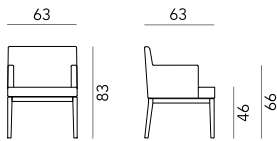

Enveloping extra-large dimensions and minimal lines make up a versatile collection, available in multiple versions. A perfect seating solution for dining areas, hotel halls and waiting rooms.

650 SEDIA  
650 CHAIR  
box 2x1 - 22kg - cbm 0,38m<sup>3</sup> - COM 100cm

652 M POLTRONA  
652 M ARMCHAIR  
box 2\* - 25kg cbm - 0,45m<sup>3</sup> - COM 210cm

650 M SEDIA  
650 M CHAIR  
box 2\* - 20kg - cbm 0,38m<sup>3</sup> - COM 100cm

653 LOUNGE  
box 1x1 - 21kg - cbm 0,45m<sup>3</sup> - COM 250cm

651 POLTRONA  
651 ARMCHAIR  
box 1x1 - 14kg - cbm 0,30m<sup>3</sup> - COM 100cm

655 DIVANO  
655 SOFA  
box 1x1 - 45kg - cbm 0,90m<sup>3</sup> - COM 400cm

652 POLTRONA  
652 ARMCHAIR  
box 1x1 - 18kg - cbm 0,45m<sup>3</sup> - COM 210cm

656 PANCA  
656 BENCH  
box 1x1 - 18kg - cbm 0,40m<sup>3</sup> - COM 170cm

652 POLTRONA con un bracciolo\*\*  
652 ARMCHAIR with single arm\*\*  
box 1x1 - 18kg - cbm 0,45m<sup>3</sup> - COM 190cm

657 POUF  
657 POUF  
box 2x1 - 18kg - cbm 0,20m<sup>3</sup> - COM 70cm