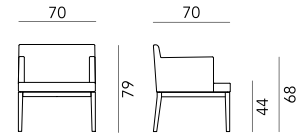

Enveloping extra-large dimensions and minimal lines make up a versatile collection, available in multiple versions. A perfect seating solution for dining areas, hotel halls and waiting rooms.

650 SEDIA  
650 CHAIR  
box 2x1 - 22kg - cbm 0,38m<sup>3</sup> - COM 100cm

652 M POLTRONA  
652 M ARMCHAIR  
box 2\* - 25kg cbm - 0,45m<sup>3</sup> - COM 210cm

650 M SEDIA  
650 M CHAIR  
box 2\* - 20kg - cbm 0,38m<sup>3</sup> - COM 100cm

653 LOUNGE  
box 1x1 - 21kg - cbm 0,45m<sup>3</sup> - COM 250cm

651 POLTRONA  
651 ARMCHAIR  
box 1x1 - 14kg - cbm 0,30m<sup>3</sup> - COM 100cm

655 DIVANO  
655 SOFA  
box 1x1 - 45kg - cbm 0,90m<sup>3</sup> - COM 400cm

652 POLTRONA  
652 ARMCHAIR  
box 1x1 - 18kg - cbm 0,45m<sup>3</sup> - COM 210cm