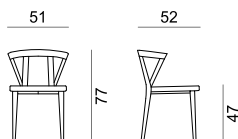

Forest is our tribute to nature that comes from the contemplation of natural elements. The back evokes the sinuous interlacing of the branches and creates a seat with harmonious lines.

SEDIA  
CHAIR

box 2x1 - 12kg - cbm 0,28m<sup>3</sup> - COM 60cm

LOUNGE

box 1x1 - 8kg - cbm 0,40m<sup>3</sup> - COM 70cm

POLTRONA  
ARMCHAIR

box 1x1 - 6kg - cbm 0,30m<sup>3</sup> - COM 60cm

DIVANO  
LOVESEAT

box 1x1 - 18kg - cbm 0,70m<sup>3</sup> - COM 140cm

SGABELLO  
STOOL

box 1x1 - 9kg - cbm 0,40m<sup>3</sup> - COM 60cm