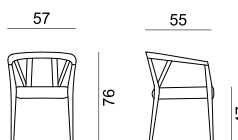

Forest is our tribute to nature that comes from the contemplation of natural elements. The back evokes the sinuous interlacing of the branches and creates a seat with harmonious lines.

SEDIA  
CHAIR

box 2x1 - 12kg - cbm 0,28m<sup>3</sup> - COM 60cm

LOUNGE

box 1x1 - 8kg - cbm 0,40m<sup>3</sup> - COM 70cm

POLTRONA  
ARMCHAIR

box 1x1 - 6kg - cbm 0,30m<sup>3</sup> - COM 60cm

DIVANO  
LOVESEAT

box 1x1 - 18kg - cbm 0,70m<sup>3</sup> - COM 140cm

SGABELLO  
STOOL

box 1x1 - 9kg - cbm 0,40m<sup>3</sup> - COM 60cm