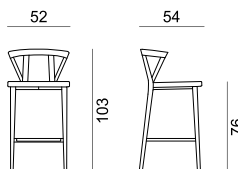

Forest is our tribute to nature that comes from the contemplation of natural elements. The back evokes the sinuous interlacing of the branches and creates a seat with harmonious lines.

SEDIA  
CHAIR

box 2x1 - 12kg - cbm 0,28m<sup>3</sup> - COM 60cm

LOUNGE

box 1x1 - 8kg - cbm 0,40m<sup>3</sup> - COM 70cm

POLTRONA  
ARMCHAIR

box 1x1 - 6kg - cbm 0,30m<sup>3</sup> - COM 60cm

DIVANO  
LOVESEAT

box 1x1 - 18kg - cbm 0,70m<sup>3</sup> - COM 140cm

SGABELLO  
STOOL

box 1x1 - 9kg - cbm 0,40m<sup>3</sup> - COM 60cm