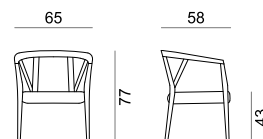

Forest is our tribute to nature that comes from the contemplation of natural elements. The back evokes the sinuous interlacing of the branches and creates a seat with harmonious lines.

SEDIA  
CHAIR

box 2x1 - 12kg - cbm 0,28m<sup>3</sup> - COM 60cm

LOUNGE

box 1x1 - 8kg - cbm 0,40m<sup>3</sup> - COM 70cm

POLTRONA  
ARMCHAIR

box 1x1 - 6kg - cbm 0,30m<sup>3</sup> - COM 60cm

DIVANO  
LOVESEAT

box 1x1 - 18kg - cbm 0,70m<sup>3</sup> - COM 140cm

SGABELLO  
STOOL

box 1x1 - 9kg - cbm 0,40m<sup>3</sup> - COM 60cm