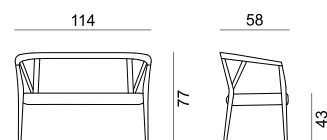

Forest is our tribute to nature that comes from the contemplation of natural elements. The back evokes the sinuous interlacing of the branches and creates a seat with harmonious lines.

SEDIA  
CHAIR

box 2x1 - 12kg - cbm 0,28m<sup>3</sup> - COM 60cm

LOUNGE

box 1x1 - 8kg - cbm 0,40m<sup>3</sup> - COM 70cm

POLTRONA  
ARMCHAIR

box 1x1 - 6kg - cbm 0,30m<sup>3</sup> - COM 60cm

DIVANO  
LOVESEAT

box 1x1 - 18kg - cbm 0,70m<sup>3</sup> - COM 140cm

SGABELLO  
STOOL